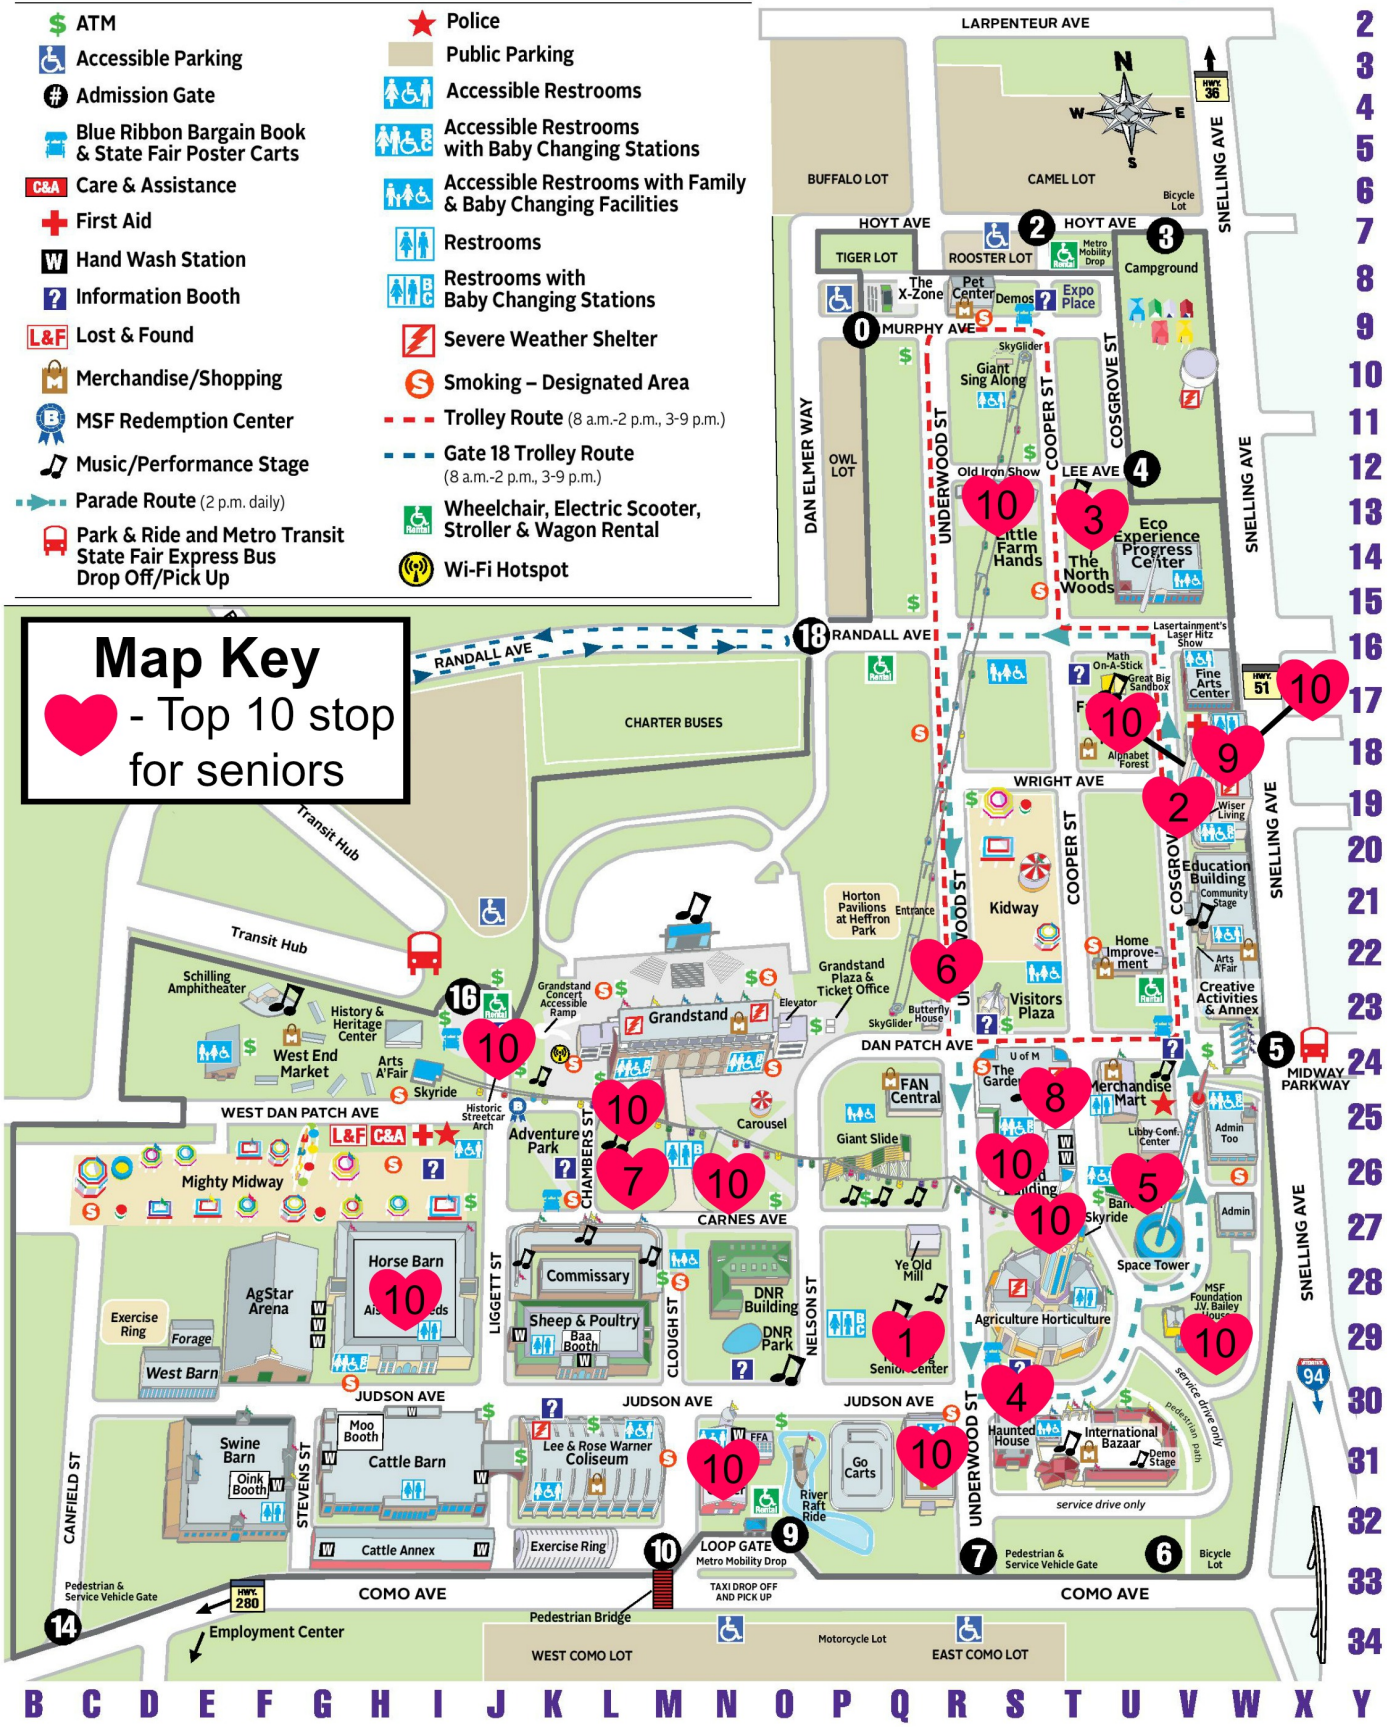

MINNESOTA STATE FAIR 2016

- ATM
- Accessible Parking
- Admission Gate
- Blue Ribbon Bargain Book & State Fair Poster Carts
- Care & Assistance
- First Aid
- Hand Wash Station
- Information Booth
- Lost & Found
- Merchandise/Shopping
- MSF Redemption Center
- Music/Performance Stage
- Parade Route (2 p.m. daily)
- Park & Ride and Metro Transit State Fair Express Bus Drop Off/Pick Up
- Police
- Public Parking
- Accessible Restrooms
- Accessible Restrooms with Baby Changing Stations
- Accessible Restrooms with Family & Baby Changing Facilities
- Restrooms
- Restrooms with Baby Changing Stations
- Severe Weather Shelter
- Smoking - Designated Area
- Trolley Route (8 a.m.-2 p.m., 3-9 p.m.)
- Gate 18 Trolley Route (8 a.m.-2 p.m., 3-9 p.m.)
- Wheelchair, Electric Scooter, Stroller & Wagon Rental
- Wi-Fi Hotspot

Map Key
 - Top 10 stop for seniors

B C D E F G H I J K L M N O P Q R S T U V W X Y